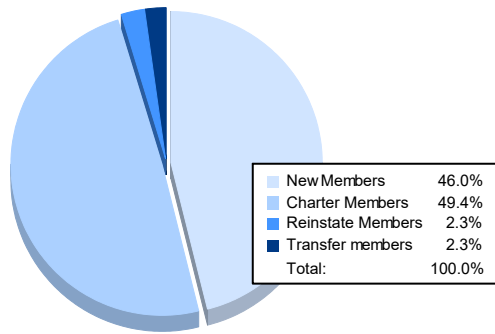

Year	New Clubs	Dropped Clubs	Gain/ Loss Clubs	New Members	Charter Members	Reinstate Members	Transfer Members	Total Member Added	Total Members Dropped	Gain/ Loss Members
2016-2017	0	2	-2	111	0	0	7	118	133	-15
2017-2018	1	0	1	65	23	1	17	106	208	-102
2018-2019	0	1	-1	72	0	4	6	82	184	-102
2019-2020	0	6	-6	47	1	1	14	63	169	-106
2020-2021	2	3	-1	40	43	2	2	87	184	-97
<b>Average</b>	<b>1</b>	<b>2</b>	<b>-2</b>	<b>67</b>	<b>13</b>	<b>2</b>	<b>9</b>	<b>91</b>	<b>176</b>	<b>-84</b>

### Membership Composition June 2021 Cumulative