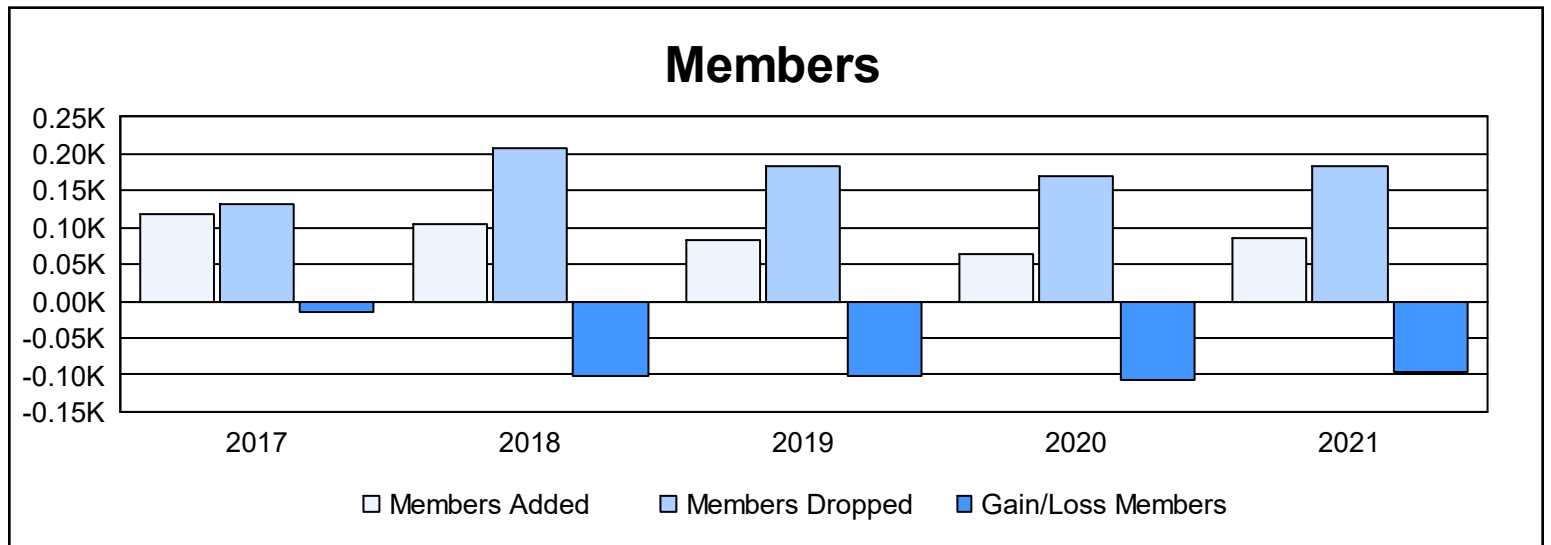

Year	New Clubs	Dropped Clubs	Gain/ Loss Clubs	New Members	Charter Members	Reinstate Members	Transfer Members	Total Member Added	Total Members Dropped	Gain/ Loss Members
2016-2017	0	2	-2	111	0	0	7	118	133	-15
2017-2018	1	0	1	65	23	1	17	106	208	-102
2018-2019	0	1	-1	72	0	4	6	82	184	-102
2019-2020	0	6	-6	47	1	1	14	63	169	-106
2020-2021	2	3	-1	40	43	2	2	87	184	-97
<b>Average</b>	<b>1</b>	<b>2</b>	<b>-2</b>	<b>67</b>	<b>13</b>	<b>2</b>	<b>9</b>	<b>91</b>	<b>176</b>	<b>-84</b>

### Membership Composition June 2021 Cumulative