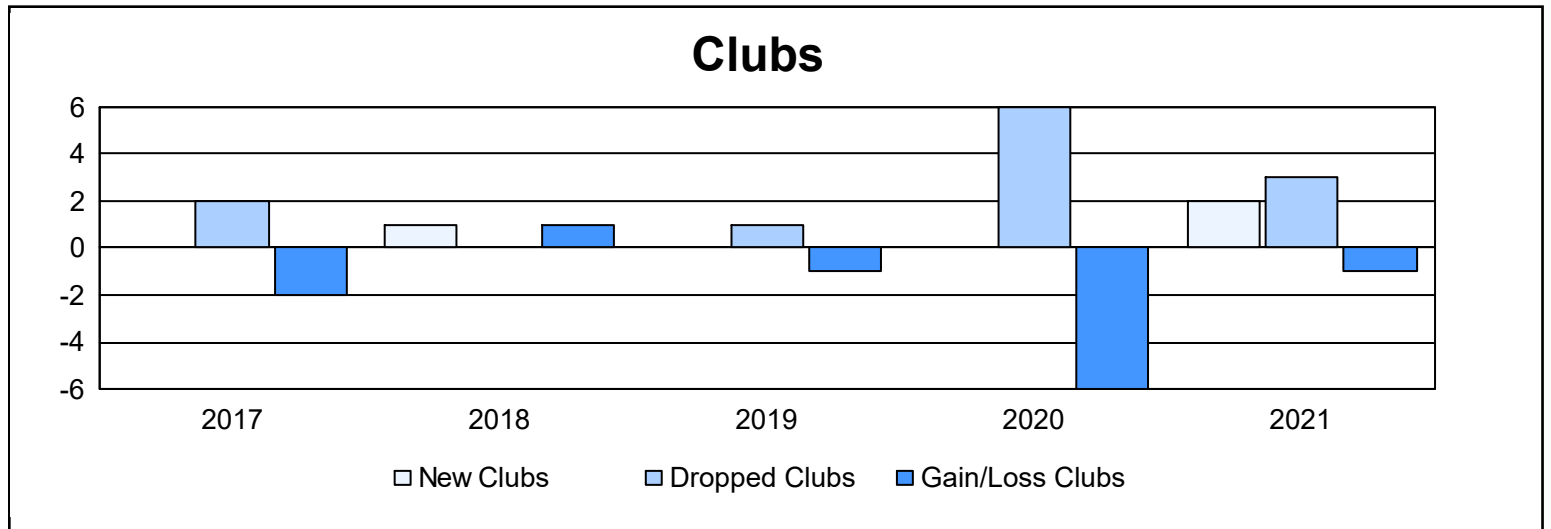

Year	New Clubs	Dropped Clubs	Gain/ Loss Clubs	New Members	Charter Members	Reinstate Members	Transfer Members	Total Member Added	Total Members Dropped	Gain/ Loss Members
2016-2017	0	2	-2	111	0	0	7	118	133	-15
2017-2018	1	0	1	65	23	1	17	106	208	-102
2018-2019	0	1	-1	72	0	4	6	82	184	-102
2019-2020	0	6	-6	47	1	1	14	63	169	-106
2020-2021	2	3	-1	40	43	2	2	87	184	-97
<b>Average</b>	<b>1</b>	<b>2</b>	<b>-2</b>	<b>67</b>	<b>13</b>	<b>2</b>	<b>9</b>	<b>91</b>	<b>176</b>	<b>-84</b>

### Membership Composition June 2021 Cumulative